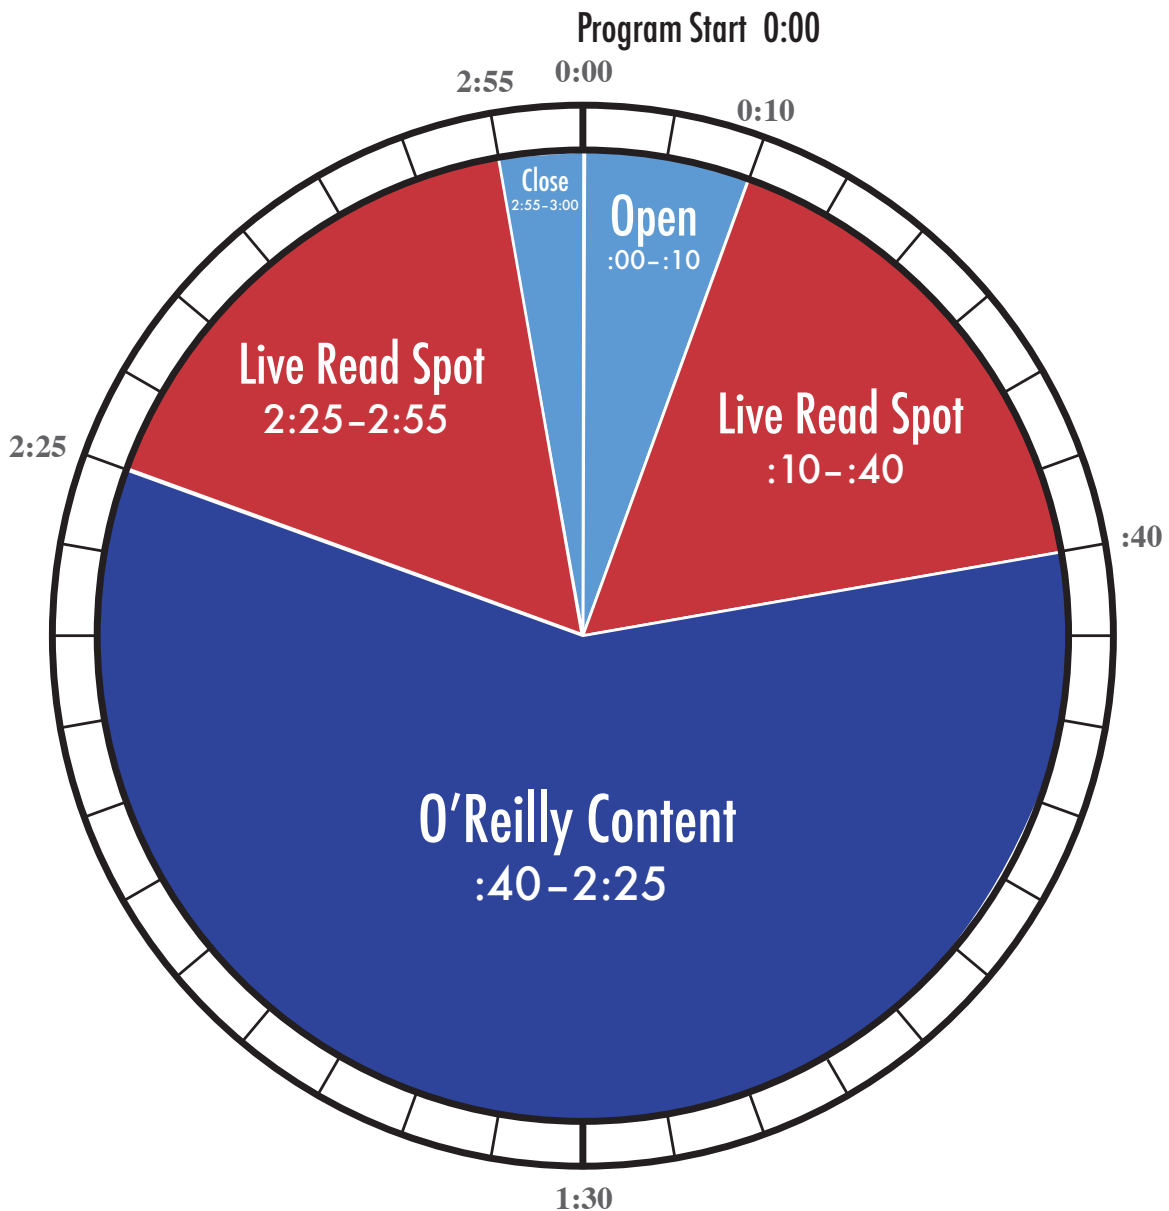

THE O'REILLY UPDATE

with Bill O'Reilly

Morning Edition

3 Minute Program Clock

TECHNICAL QUESTIONS:
914.908.3210

© 2019 Key Networks. All Rights Reserved.

Clock based on
3 minute program
1 minute of network spots
2:00 of content