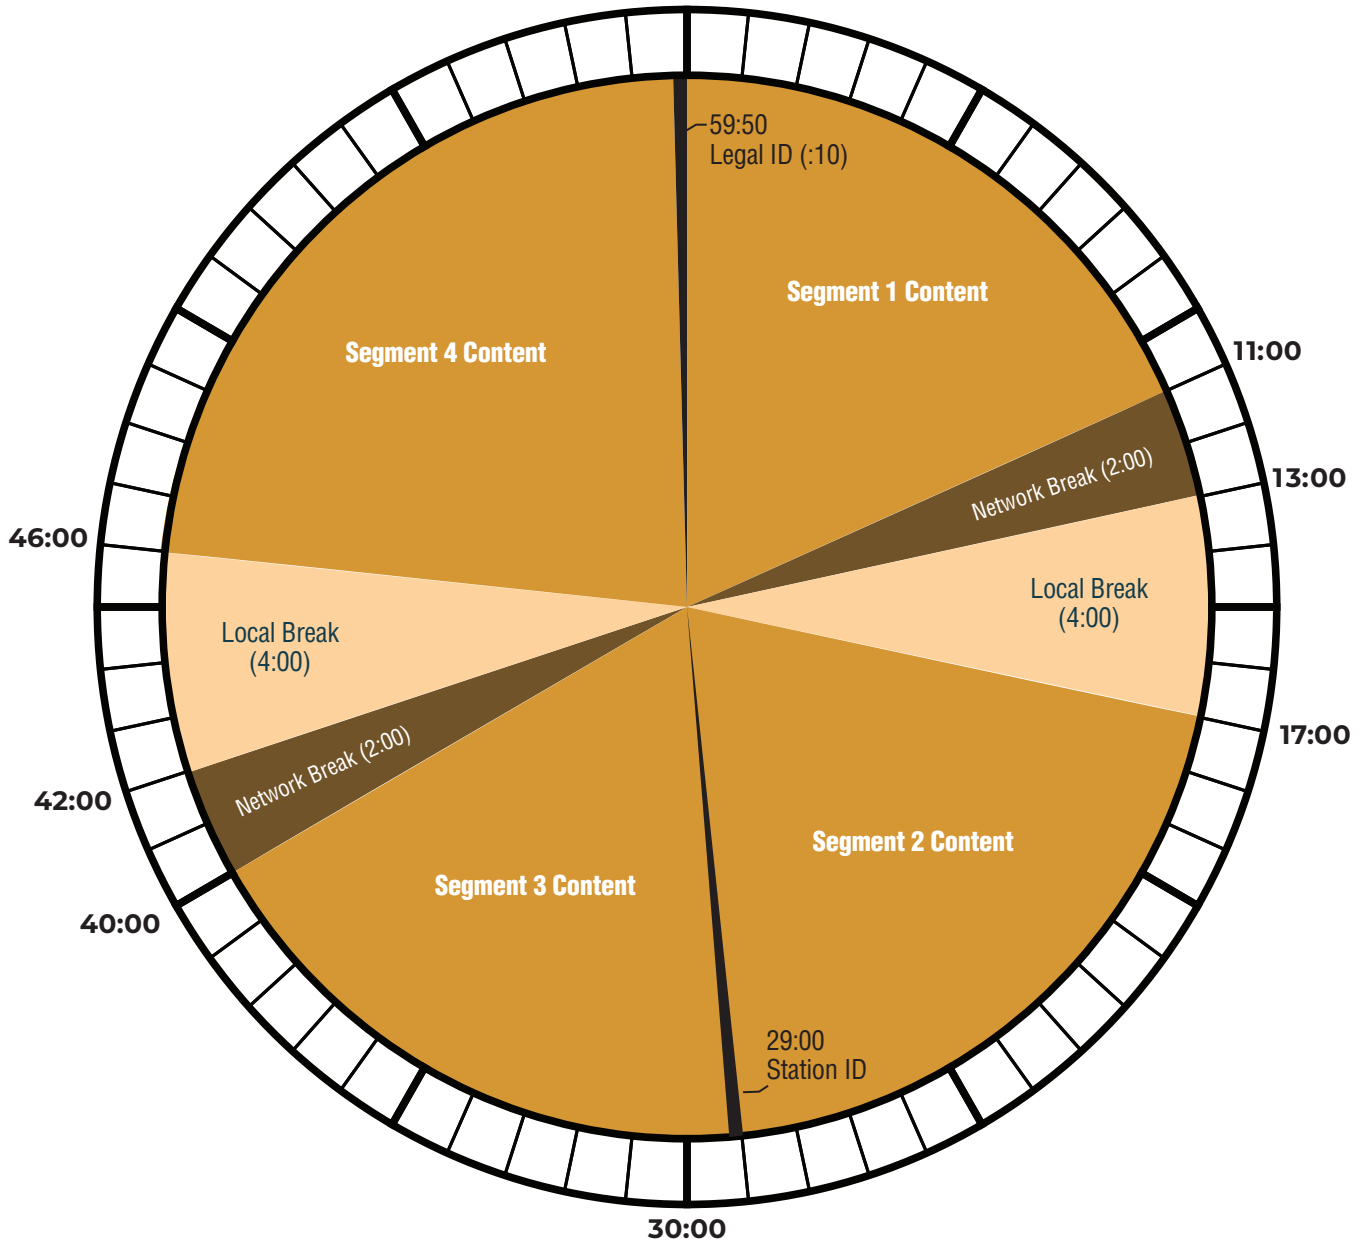

HOUR 1

• 4 minutes of network inventory in content/live read/8 minutes of local inventory in show

www.keynetworks.com • 844.539.6387

© 2020 Key Networks. All Rights Reserved.

* All breaks are floating except the break at 59:50.