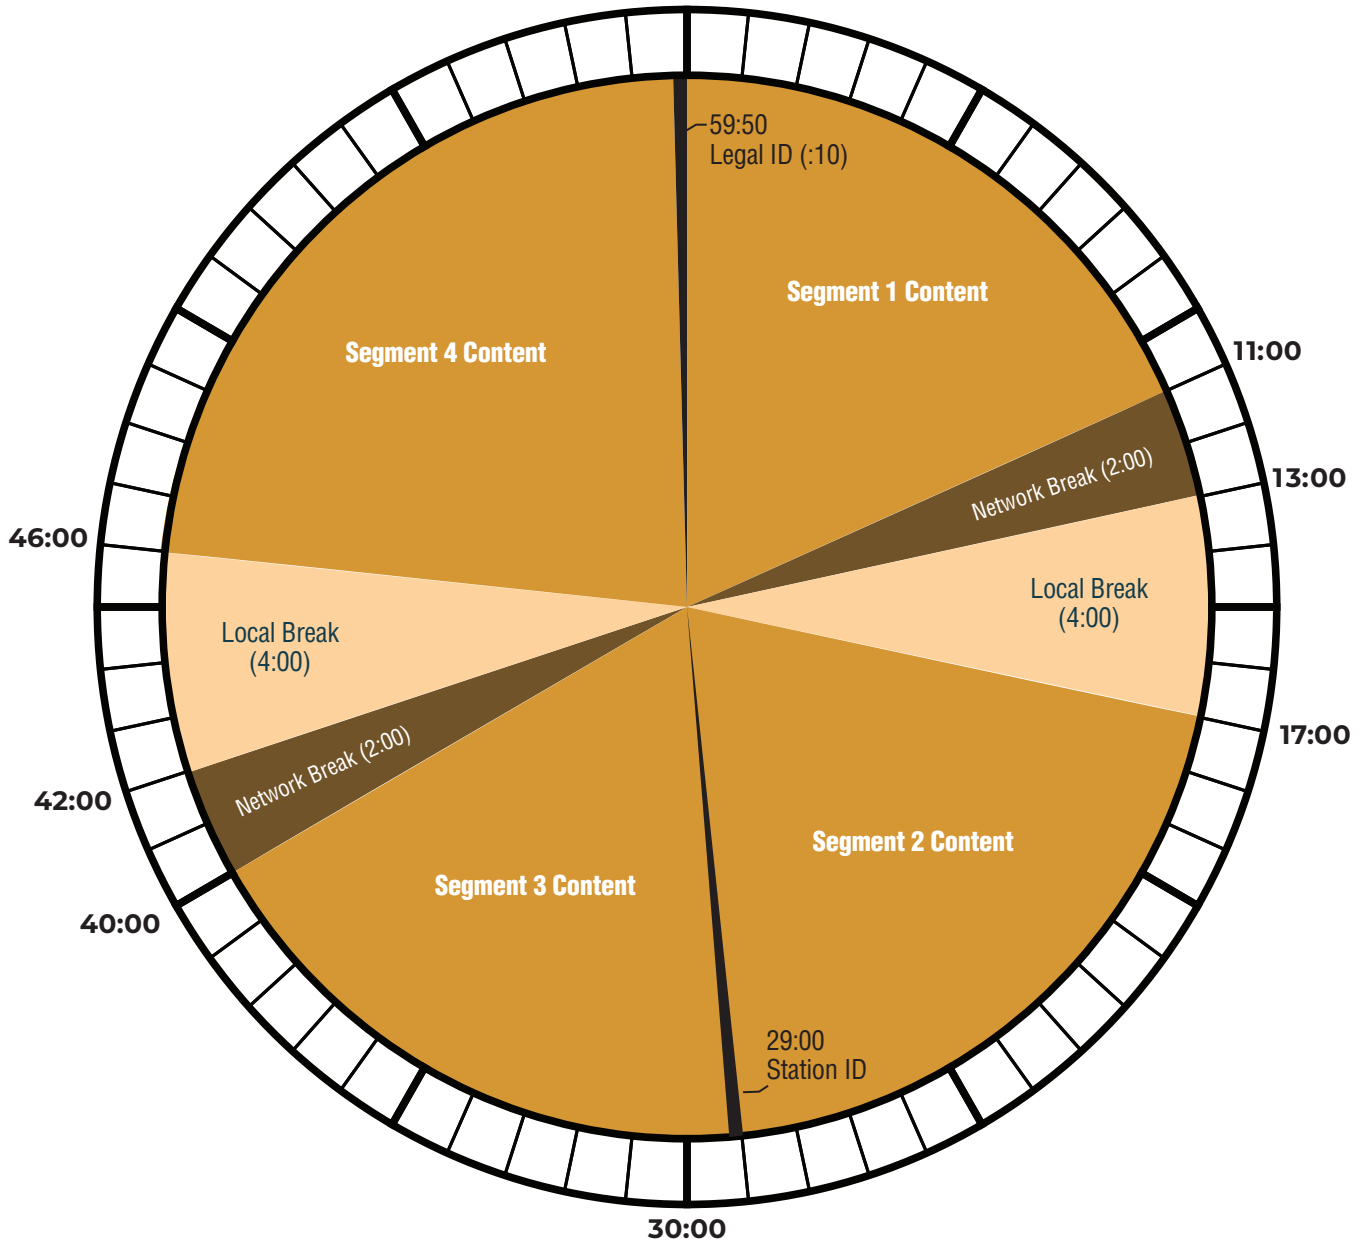

HOUR 2

• 4 minutes of network inventory in content/live read/8 minutes of local inventory in show

www.keynetworks.com • 844.539.6387

© 2020 Key Networks. All Rights Reserved.

* All breaks are floating except the break at 59:50.